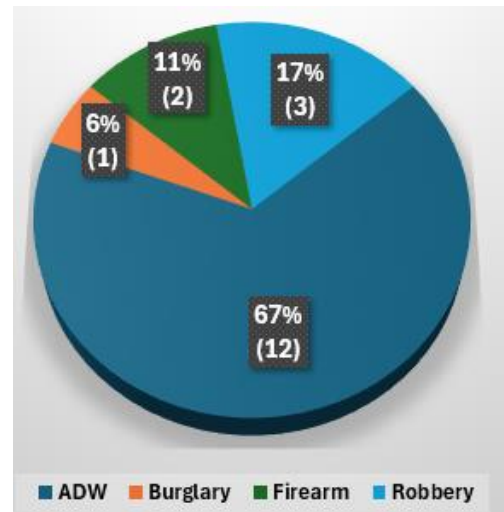

2019 – 2023 Ranch Camp Placements

By Age

By Ethnicity

Area of Residence

Charge

- Total # Sent: 18
- Avg sent per year: 3.4
- LOS: Avg = 154 days, lowest was 97 days, highest was 211 days
- Where placed: 16 at Camp Singer (Sutter County), 1 at Costal Valley Academy (San Luis Obispo County), 1 at William James Ranch Camp (Santa Clara County)