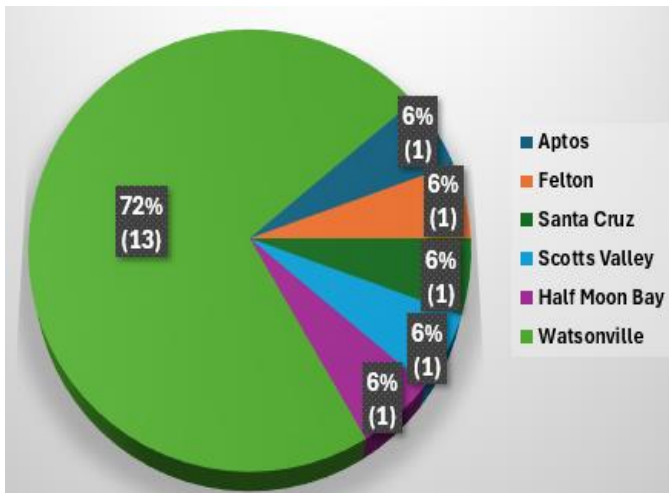

2019 – 2023 Ranch Camp Placements

By Age

By Ethnicity

Area of Residence

Charge

- Total # Sent: 18
- Avg sent per year: 3.4
- LOS: Avg = 154 days, lowest was 97 days, highest was 211 days
- Where placed: 16 at Camp Singer (Sutter County), 1 at Costal Valley Academy (San Luis Obispo County), 1 at William James Ranch Camp (Santa Clara County)