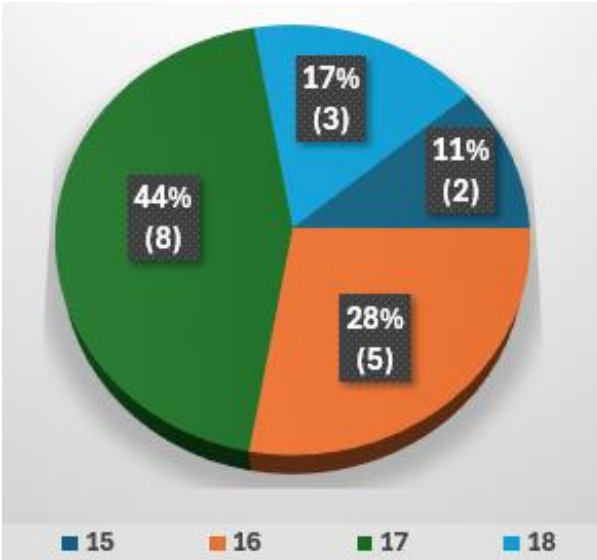

2019 – 2023 Ranch Camp Placements

By Age

By Ethnicity

Area of Residence

Charge

- Total # Sent: 18
- Avg sent per year: 3.4
- LOS: Avg = 154 days, lowest was 97 days, highest was 211 days
- Where placed: 16 at Camp Singer (Sutter County), 1 at Costal Valley Academy (San Luis Obispo County), 1 at William James Ranch Camp (Santa Clara County)