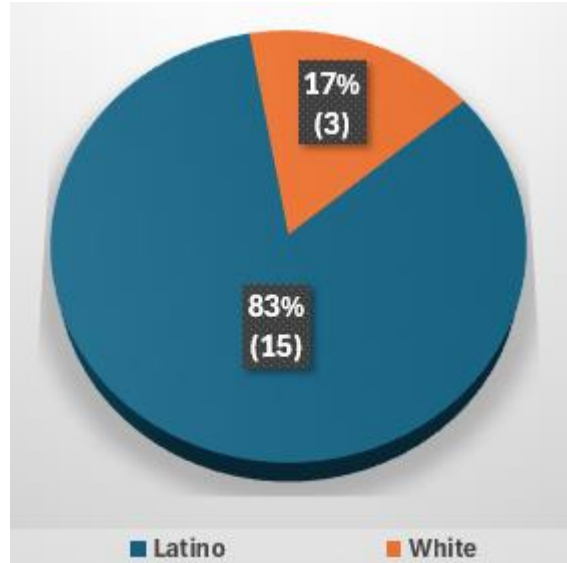

2019 – 2023 Ranch Camp Placements

By Age

By Ethnicity

Area of Residence

Charge

- Total # Sent: 18
- Avg sent per year: 3.4
- LOS: Avg = 154 days, lowest was 97 days, highest was 211 days
- Where placed: 16 at Camp Singer (Sutter County), 1 at Costal Valley Academy (San Luis Obispo County), 1 at William James Ranch Camp (Santa Clara County)